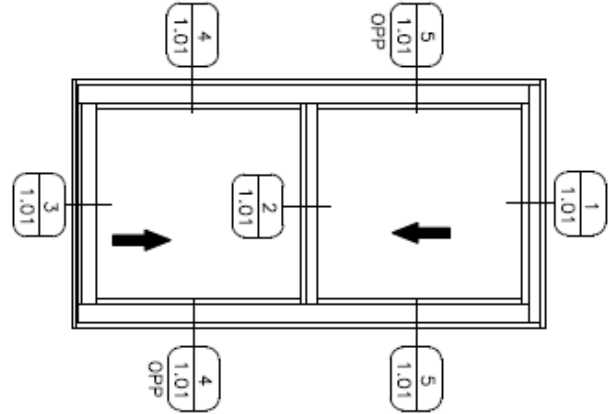

**SERIES 500 DOUBLE HUNG WINDOW**

PROJECT NO:	SCALE FULL SCALE DETAILS	PROJECT: <b>SERIES 500 WINDOWS</b>	<b>Valley Building Specialties V.B.S.</b> <i>Windows, Doors and More</i> <hr/> 5401 Central Avenue Suite "G" Hot Springs, AR 71913 501-525-3268					
PAGE #:	DRAWN BY: H.D.S.	LOCATION: <b>DOUBLE HUNG</b>						
<b>1.01</b>				CUSTOMER:				
				ARCHITECT:				
			© 2006 VBS ALL RIGHTS RESERVED	REV. BY	x/x/x/	DATE	FIRST SUBMISSION DESCRIPTION	